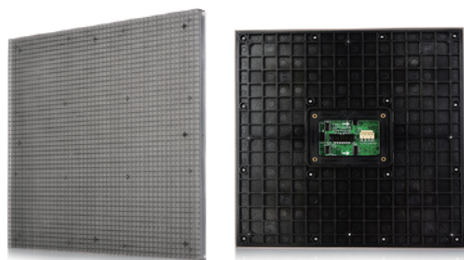

BD Series

LED Dance Floor,
 Height Adjustable

Quick and Easy Installation
 Ultra Wide Viewing Angle
 Adapt to Multifarious Ground
 IP65 Waterproof

Standard Modular Design

- › Standard module design: 250mmx250mm
- › Seamless connection
- › PC material mask with highly scratch-resistant