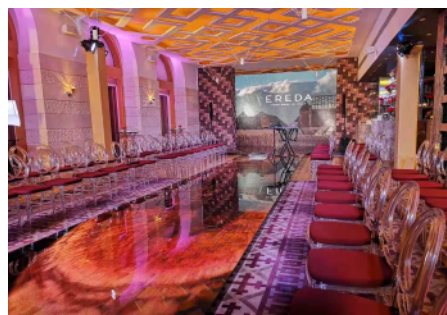

Interactive Effect

- › Interactive system with inductor built in
- › Quick response within 0.02s