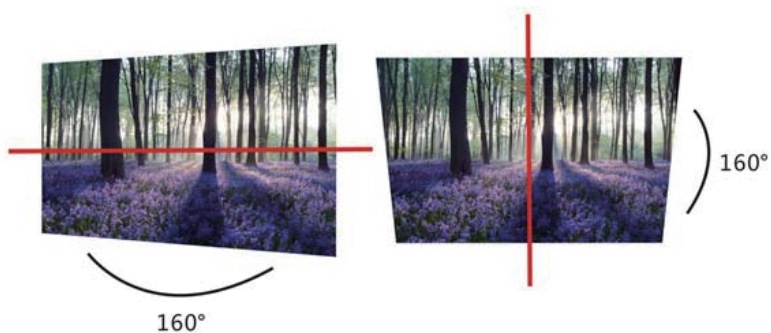

Conventional and Creative

- > Conventional pitches and panel structure
- > Concave, convex, cylinder shapes available
- > Steel or aluminum panel, front or rear access.

Unsurpassed Color Uniformity

- > Unique color calibration process
- > Tight bin selection for LED wavelength
- > Deep black levels, contrast ratio 4000:1

Various Mountings

- > Front installation for most of wall mounting
- > Simple connection, easy operation

Wide View Angle

- > Selected LED and mask to broaden viewing angle
- > 160° horizontal and vertical wide viewing angle